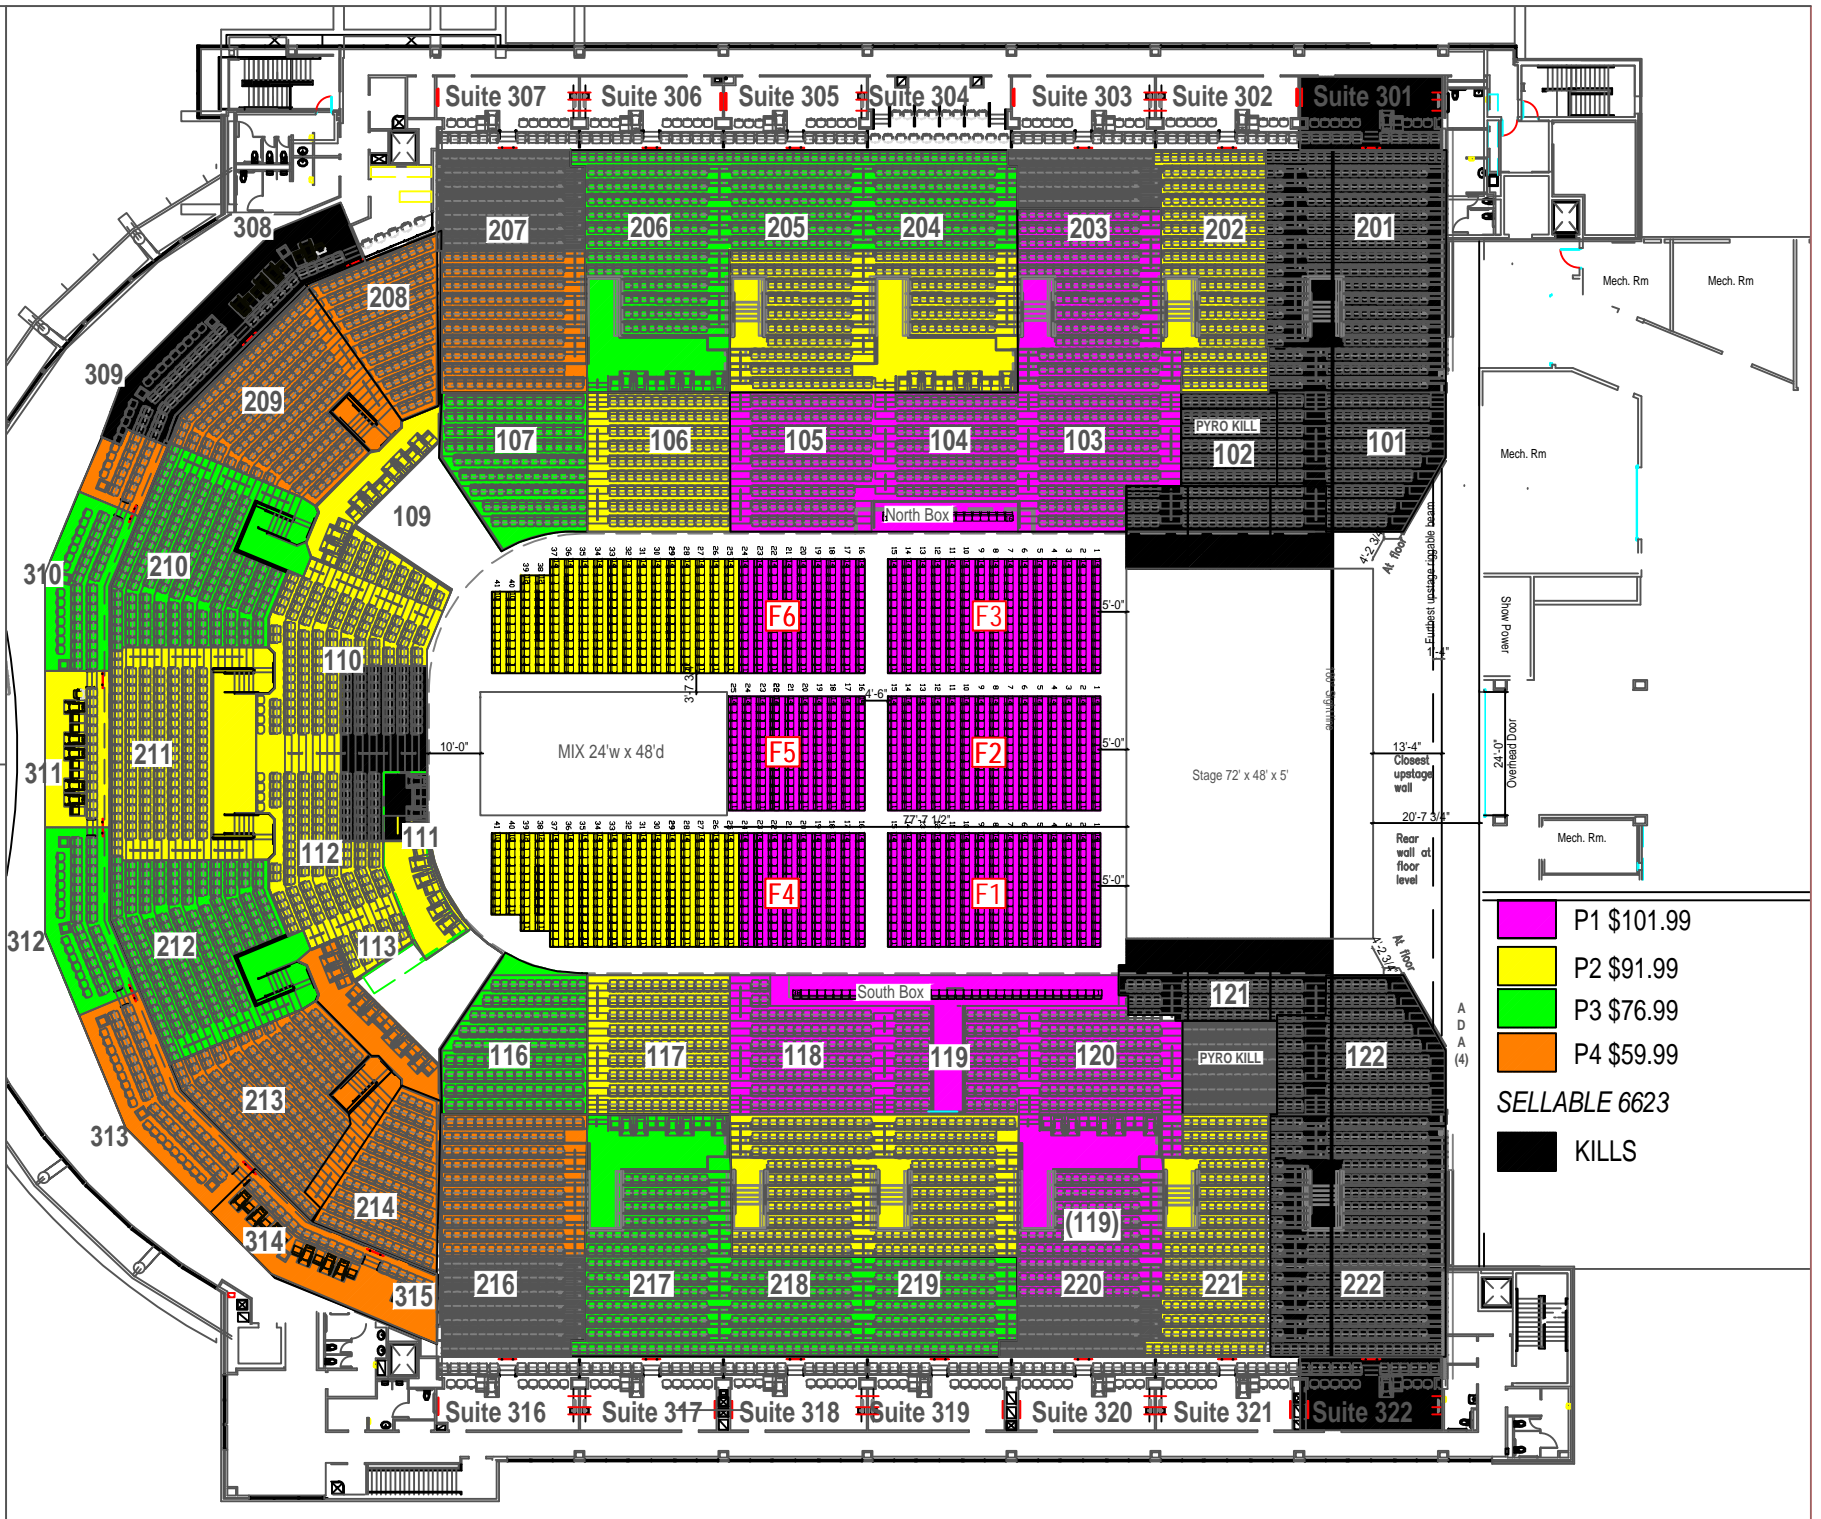

Erie Insurance Arena  
809 French St  
Erie, PA 16501

11.17.24

TSO

- P1 \$101.99
  - P2 \$91.99
  - P3 \$76.99
  - P4 \$59.99
- SELLABLE 6623
- KILLS